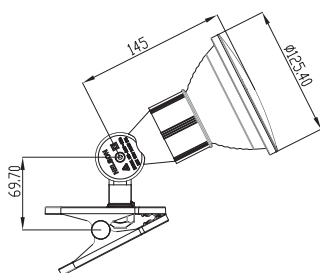

MP38CLED

- Ideal for gardens, pillars and entrances
- Cool white colour (4000k)
- IP44
- Adjustable head
- Fascia colour: Black

Single product	
Cat No	Single Barcode
MP38PERMFLED	9321001483786

Outer box (Qty 24)	
Cat No	Barcode
MP38PERMFLED	9321001483823

Single product	
Cat No	Single Barcode
MP38PFLED	9321001483793

Outer box (Qty 24)	
Cat No	Barcode
MP38PFLED	9321001483830

Single product	
Cat No	Single Barcode
MP38CLED	9321001483809

Outer box (Qty 24)	
Cat No	Barcode
MP38CLED	9321001483847

Legrand - AUS
1300 369 777
www.hpm.com.au
ABN 31 000 102 661

Legrand - NZ
0800 476 009
www.hpm.co.nz

Refer to your group buying office, Legrand Sales Representative or Legrand Sales Office for pricing.