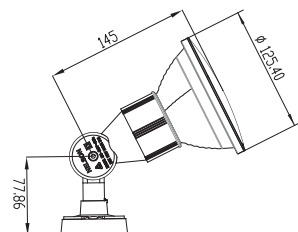

JENTA LED Floodlight

CAT NO. **MP38PERMFLED**, **MP38PFLED**, **MP38CLED**

A brand of **legrand**

MP38PERMFLED