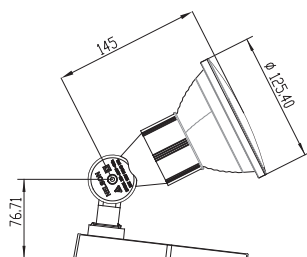

JENTA LED Floodlight

CAT NO. **MP38PERMFLED**, **MP38PFLED**, **MP38CLED**

A brand of **legrand**

MP38PFLED

- Ideal for gardens, pillars and entrances
- Cool white colour (4000k)
- IP44
- Adjustable head
- Fascia colour: Black

Single product	
Cat No	Single Barcode
MP38PERMFLED	9321001483786

Outer box (Qty 24)	
Cat No	Barcode
MP38PERMFLED	9321001483823

Single product	
Cat No	Single Barcode
MP38PFLED	9321001483793

Outer box (Qty 24)	
Cat No	Barcode
MP38PFLED	9321001483830

Single product	
Cat No	Single Barcode
MP38CLED	9321001483809

Outer box (Qty 24)	
Cat No	Barcode
MP38CLED	9321001483847

Legrand - AUS
1300 369 777
www.hpm.com.au
ABN 31 000 102 661

Legrand - NZ
0800 476 009
www.hpm.co.nz

Refer to your group buying office, Legrand Sales Representative or Legrand Sales Office for pricing.